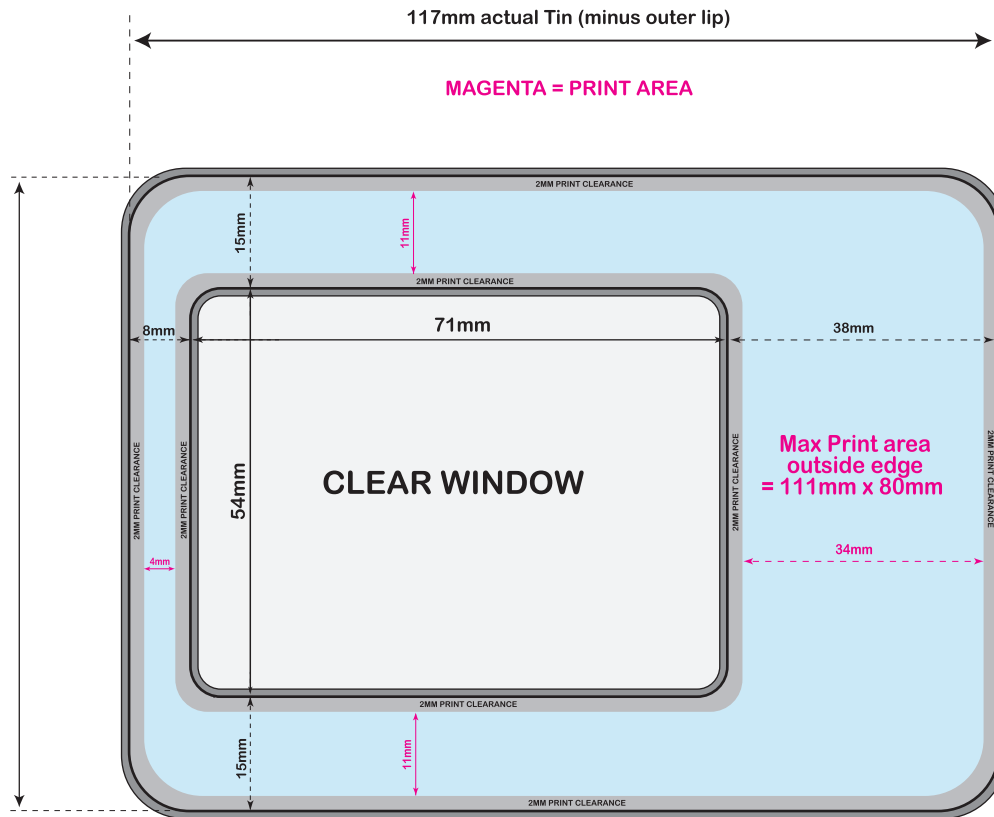

Metal Tin With Window

any element within the artwork requiring white print will need to be a vector graphic, not a flattened image

- OUTER RIM
- NON-PRINT AREA
- PRINT AREA
- CLEAR WINDOW

SUPPLYING ARTWORK

Your design should have at least 4mm over-lap for bleed on all paper parts. CD/DVD artwork does not need to be supplied to exact specifications or with center hole removed - **we will always provide an emailed proof to the required specification**