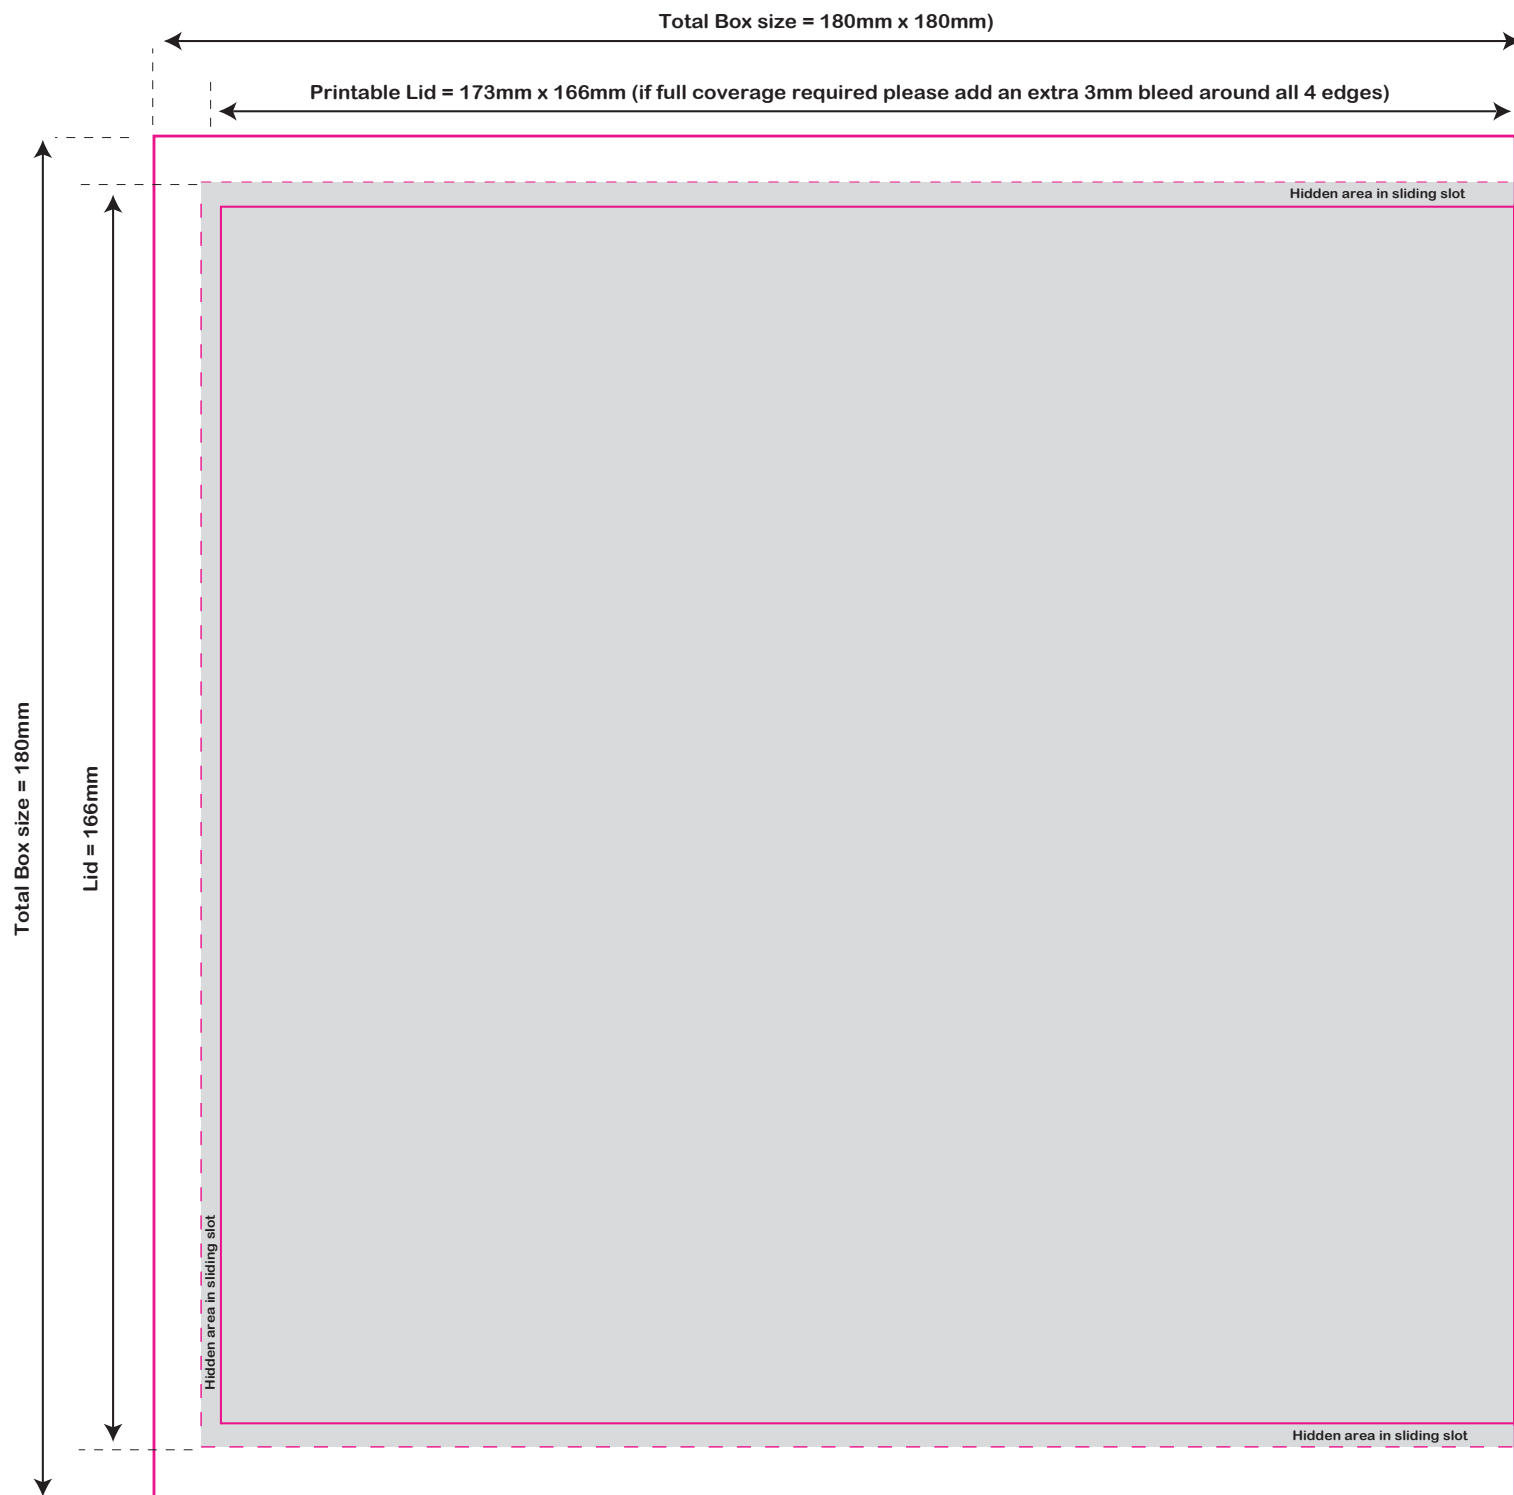

## Deluxe Square USB

PRINT AREA (add 3mm bleed if full body image)

any element within the artwork requiring white print will need to be a vector graphic, not a flattened image

### PLEASE CHECK YOUR FILE

Your design should have at least 4mm over-lap for bleed on all paper parts. CD/DVD artwork does not need to be supplied to exact specifications or with center hole removed - ***we will always provide an emailed proof to the required specification***