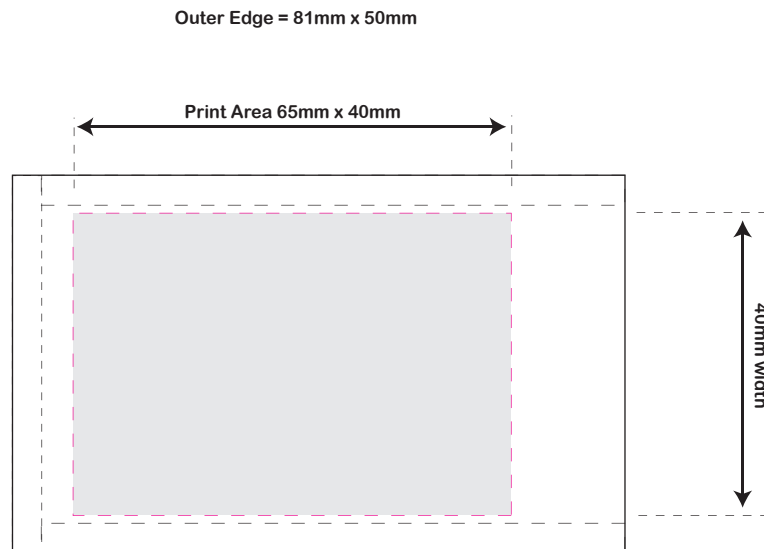

Chess Lid Box

any element within the artwork requiring white print will need to be a vector graphic, not a flattened image

SUPPLYING ARTWORK

Artwork can be supplied via email as a pdf attachment, as a download link for larger files or by disk or flash drive.

PLEASE CHECK YOUR FILE

Your design should have at least 4mm over-lap for bleed on all paper parts. CD/DVD artwork does not need to be supplied to exact specifications or with center hole removed - ***we will always provide an emailed proof to the required specification***