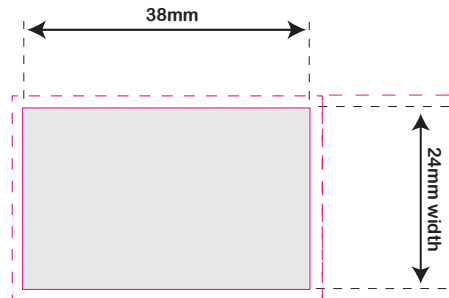

## Chunky USB

any element within the artwork requiring white print will need to be a vector graphic, not a flattened image

 Print Area

### PLEASE CHECK YOUR FILE

Your design should have at least 4mm over-lap for bleed on all paper parts. CD/DVD artwork does not need to be supplied to exact specifications or with center hole removed - ***we will always provide an emailed proof to the required specification***