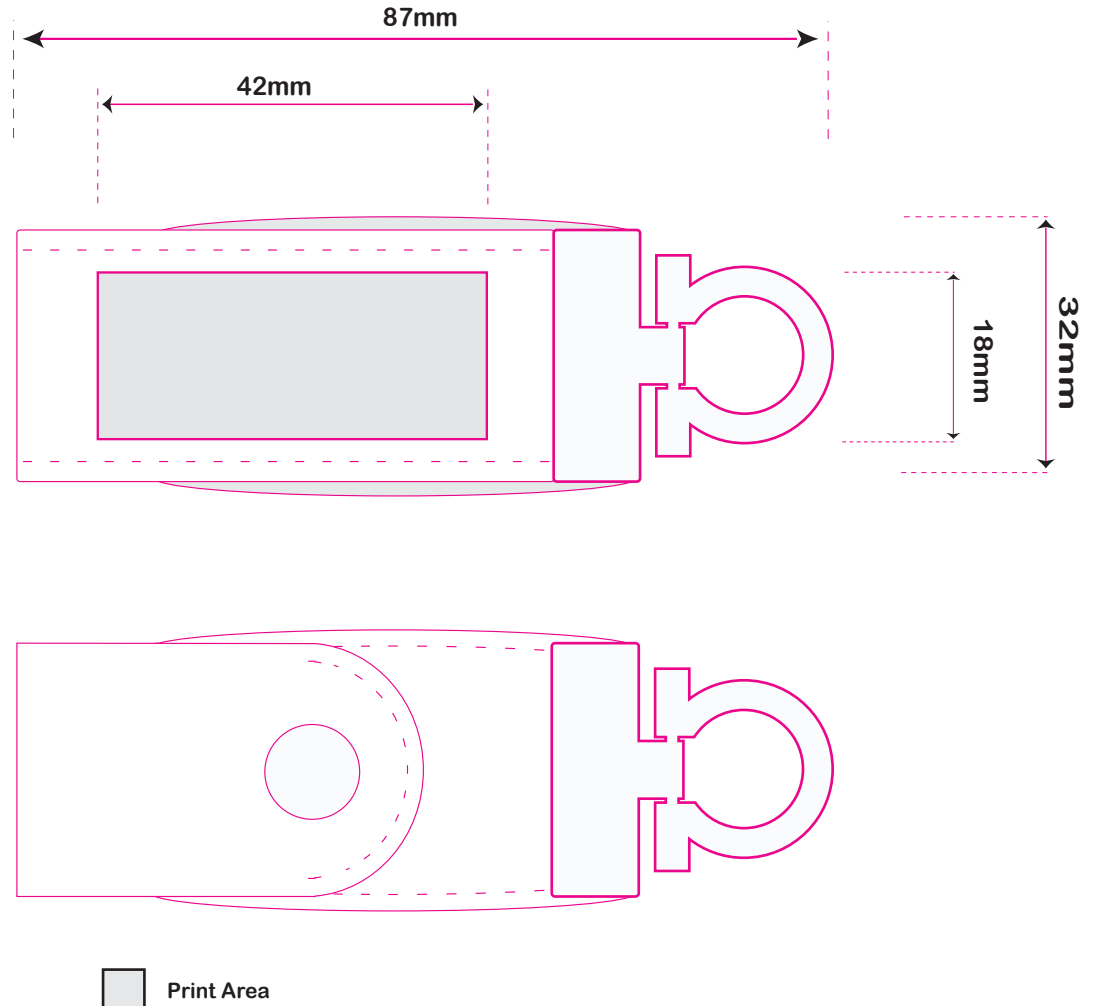

Buckle USB

any element within the artwork requiring white print will need to be a vector graphic, not a flattened image

SUPPLYING ARTWORK

Artwork can be supplied via email as a pdf attachment, as a download link for larger files or by disk or flash drive.

PLEASE CHECK YOUR FILE

Your design should have at least 4mm over-lap for bleed on all paper parts. CD/DVD artwork does not need to be supplied to exact specifications or with center hole removed - ***we will always provide an emailed proof to the required specification***